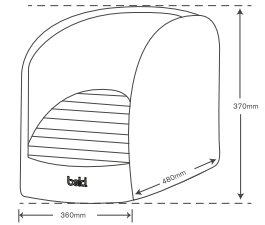

## BOLD Foot Washer

**INVFWC1001001**  
Foot Washer

Color : White  
 Max Water Pressure: 5Bar  
 Max Water Temperature: 60°C  
 Water Consumption: 250ml Per Press  
 Spray Duration : 4 Seconds