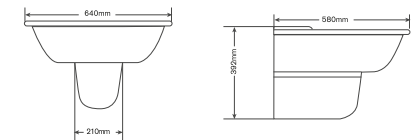

SAWSPB2183600
Wudu
Semi Pedestal basin